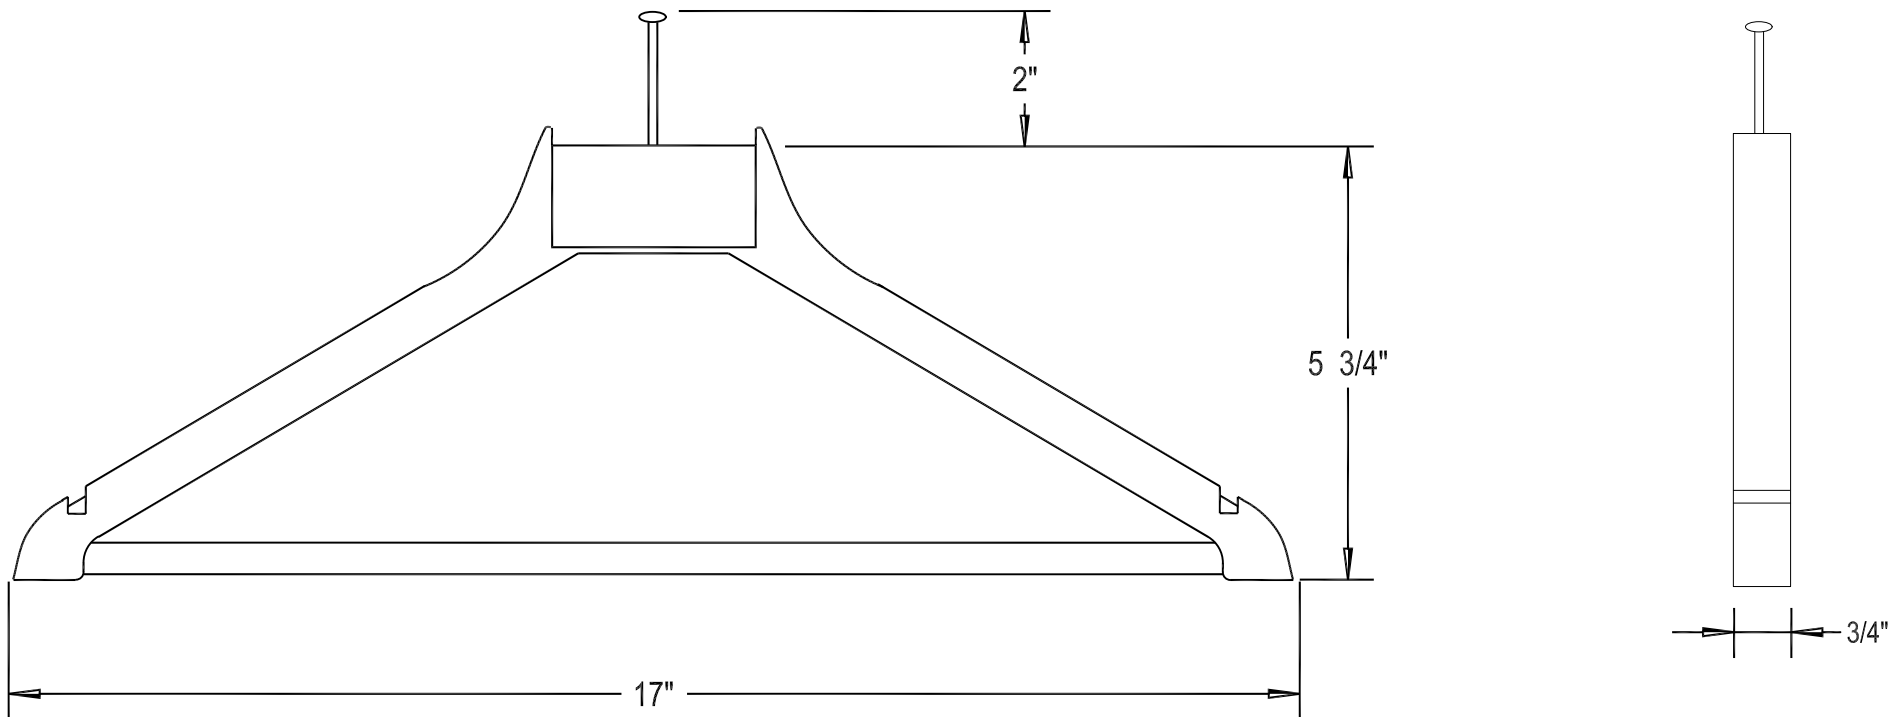

EMCO SPECIALTY PRODUCTS, INC

408 MIAMI AVE. KANSAS CITY, KS 66105 913-281-4555/FAX 913-281-4554

#10 BALL TOP HANGER

HANGER IS DARK BROWN MOLDED PLASTIC.
THE HOOK IS HEAVY GAUGE PLATED STEEL.