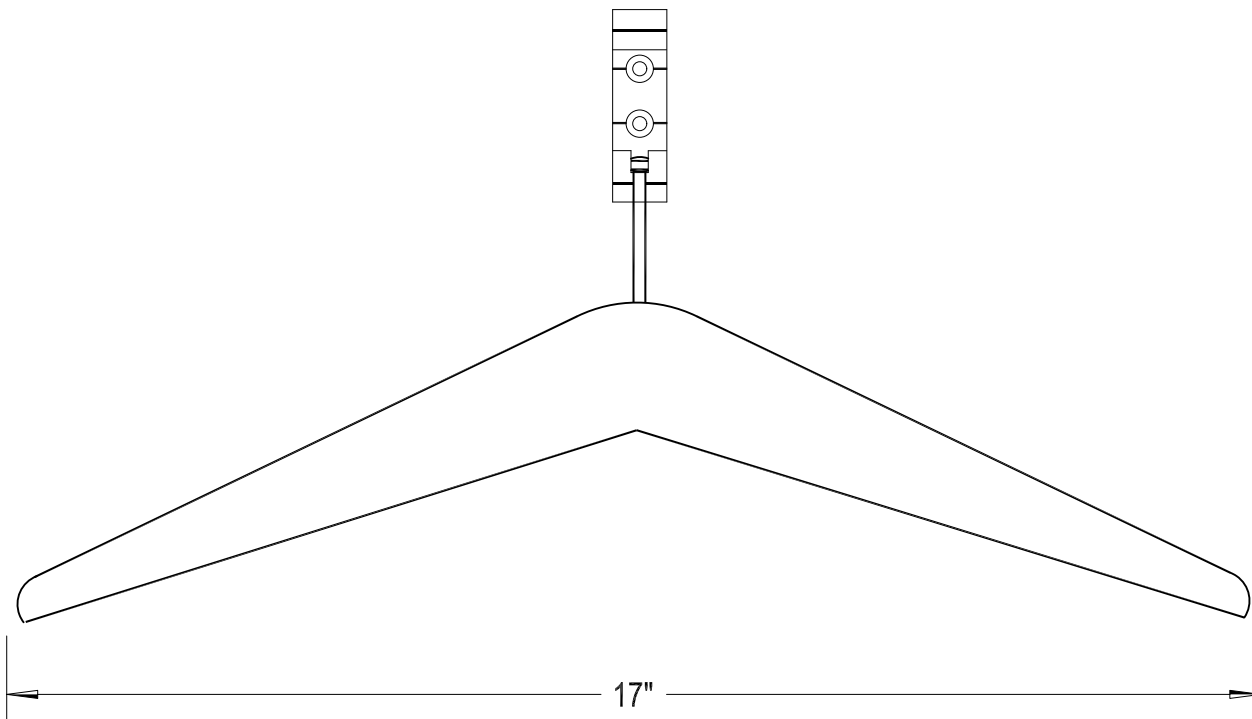

EMCO SPECIALTY PRODUCTS, INC

408 MIAMI AVE. KANSAS CITY, KS 66105 913-281-4555/FAX 913-281-4554

13D10W

HOOK : SOLID ALUMINUM SILVER OR BLACK

HANGERS ARE SOLID WOOD: MEDIUM OAK
LT OAK
WALNUT