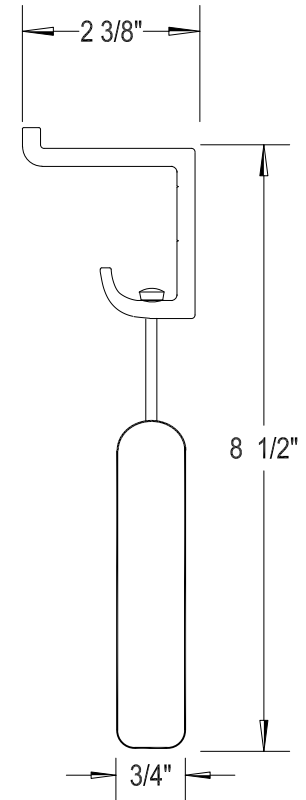

EMCO SPECIALTY PRODUCTS, INC

408 MIAMI AVE. KANSAS CITY, KS 66105 913-281-4555/FAX 913-281-4554

13D10W

HOOK : SOLID ALUMINUM SILVER OR BLACK

HANGERS ARE SOLID WOOD: MEDIUM OAK
LT OAK
WALNUT