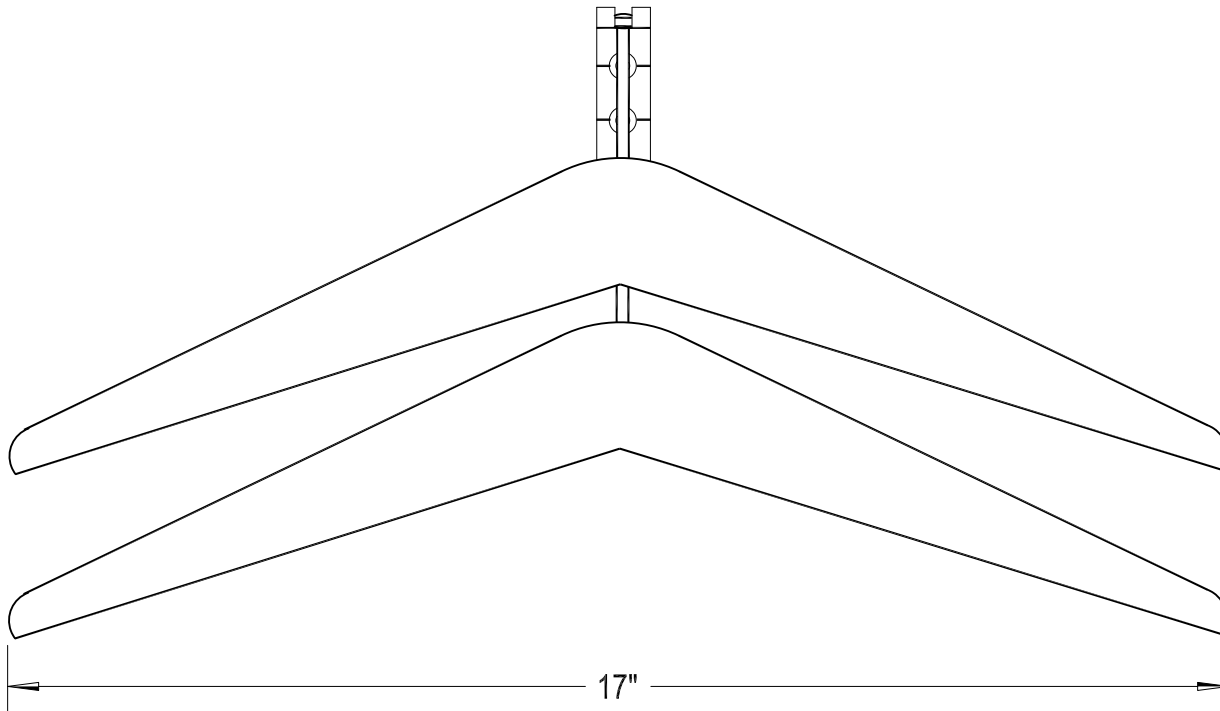

## 13Y10

HOOK : SOLID ALUMINUM  
HANGER: #11 PLASTIC BALL TOP  
FINISH: HOOK IS SILVER  
HANGER IS BLACK