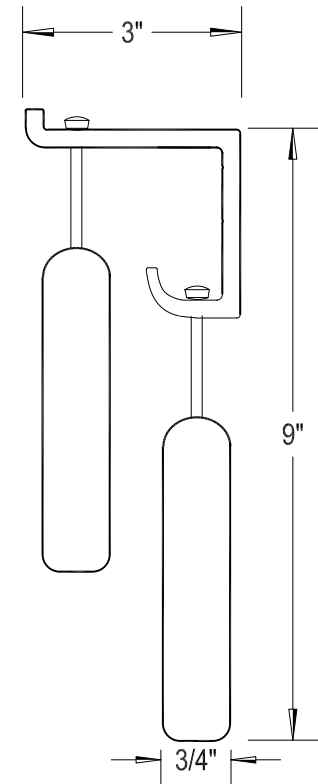

## 13Y10

HOOK : SOLID ALUMINUM  
HANGER: #11 PLASTIC BALL TOP  
FINISH: HOOK IS SILVER  
HANGER IS BLACK