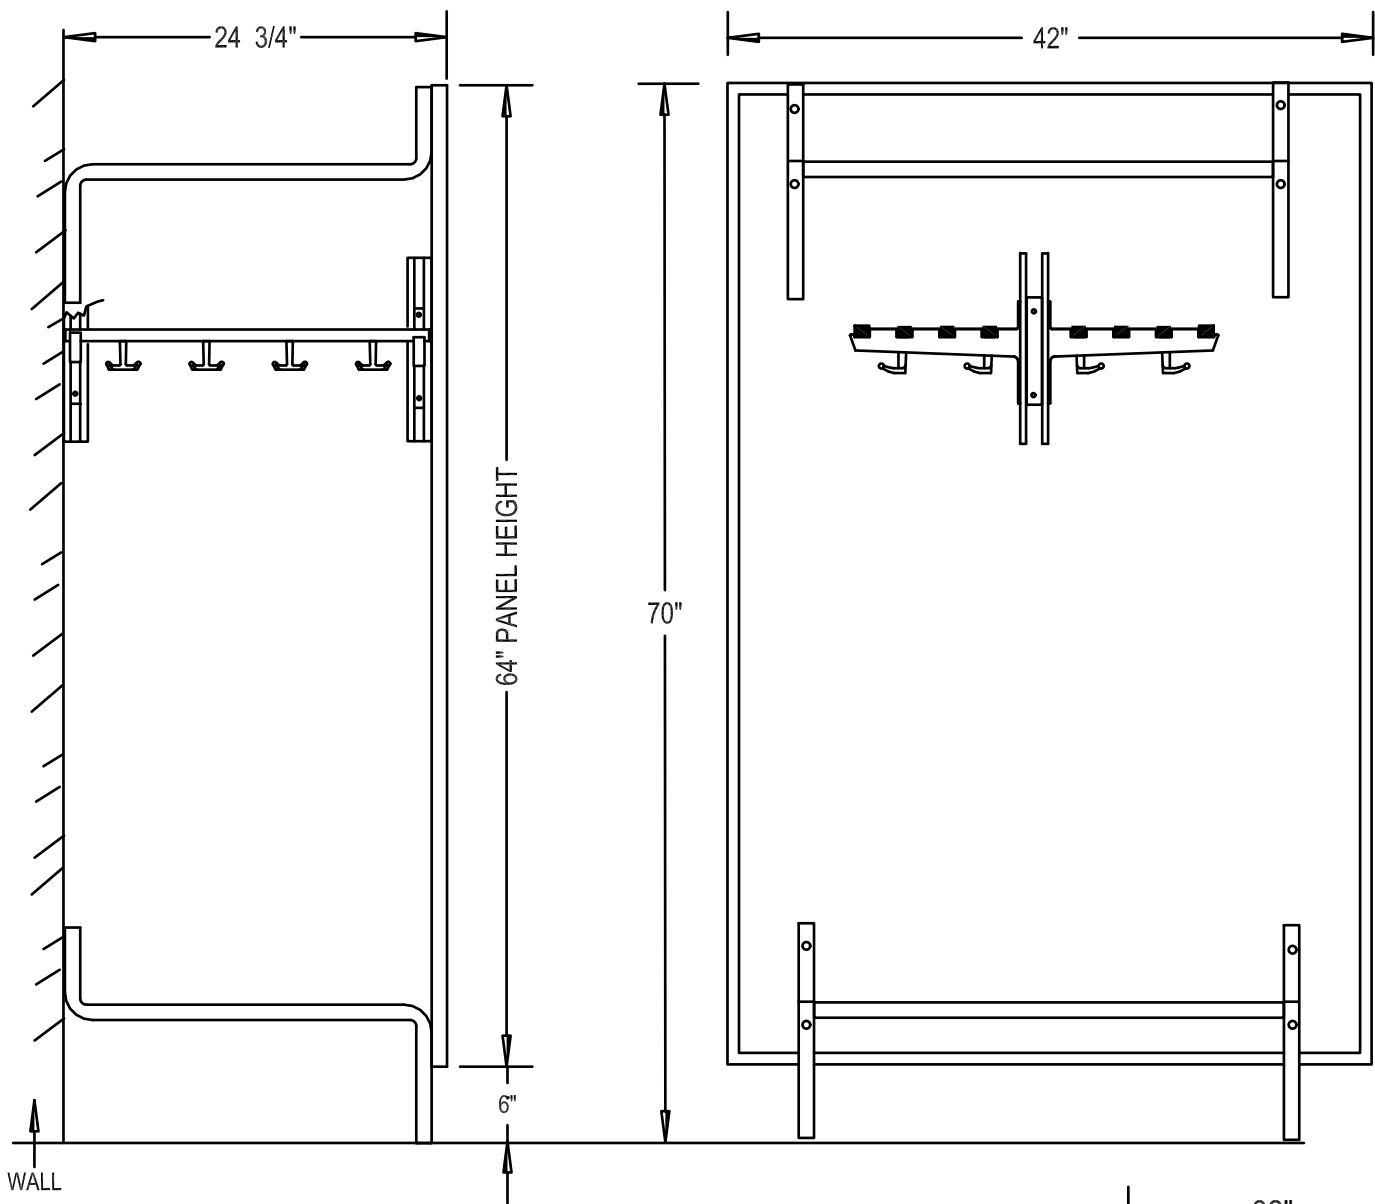

EMCO SPECIALTY PRODUCTS, INC.

408 MIAMI AVE. KANSAS CITY, KS 66105 - 913-281-4555 / FAX. 913-281-4554

15H16 WARDROBE

PANEL: 3/4" X 64" Vinyl covered tack able surface with black plastic frame. Anchored to structure with concealed 1/4" - 20 fincerts. Vinyl surface available in standard colors.

FRAMES: 4 1" square - 16GA steel tube "Z" frames locked to 1" square top and bottom shelves, finished with rust resistant, black powder coating. All open ends plugged with plastic end plugs.

COAT RACK: 16 10HK molded, double prong polycarbonate hooks, available in 9 colors, locked in either silver or bronze aluminum slats, secured to die cast aluminum brackets. Brackets are finished with black powder coating.