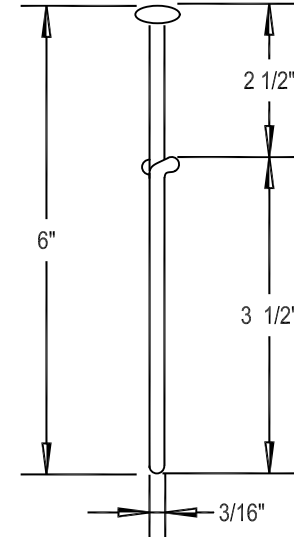

EMCO SPECIALTY PRODUCTS, INC

408 MIAMI AVE. KANSAS CITY, KS 66105 913-281-4555/FAX 913-281-4554

#17 BALL TOP HANGER

17" Heavily plated hanger of 3/16" wire, shaped to stay securely on a rod, and to take maximum abuse.