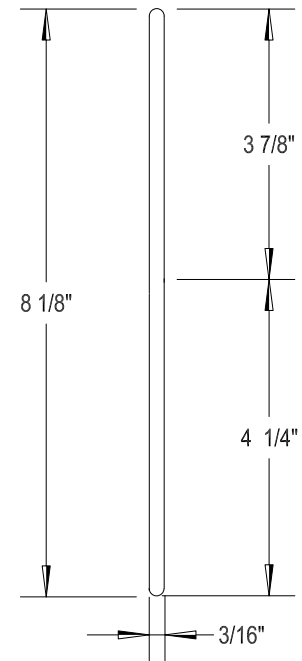

## #17 CLOSED LOOP HANGER

17" Heavily plated hanger of  $\frac{3}{16}$ " wire, shaped to stay securely on a rod, and to take maximum abuse.