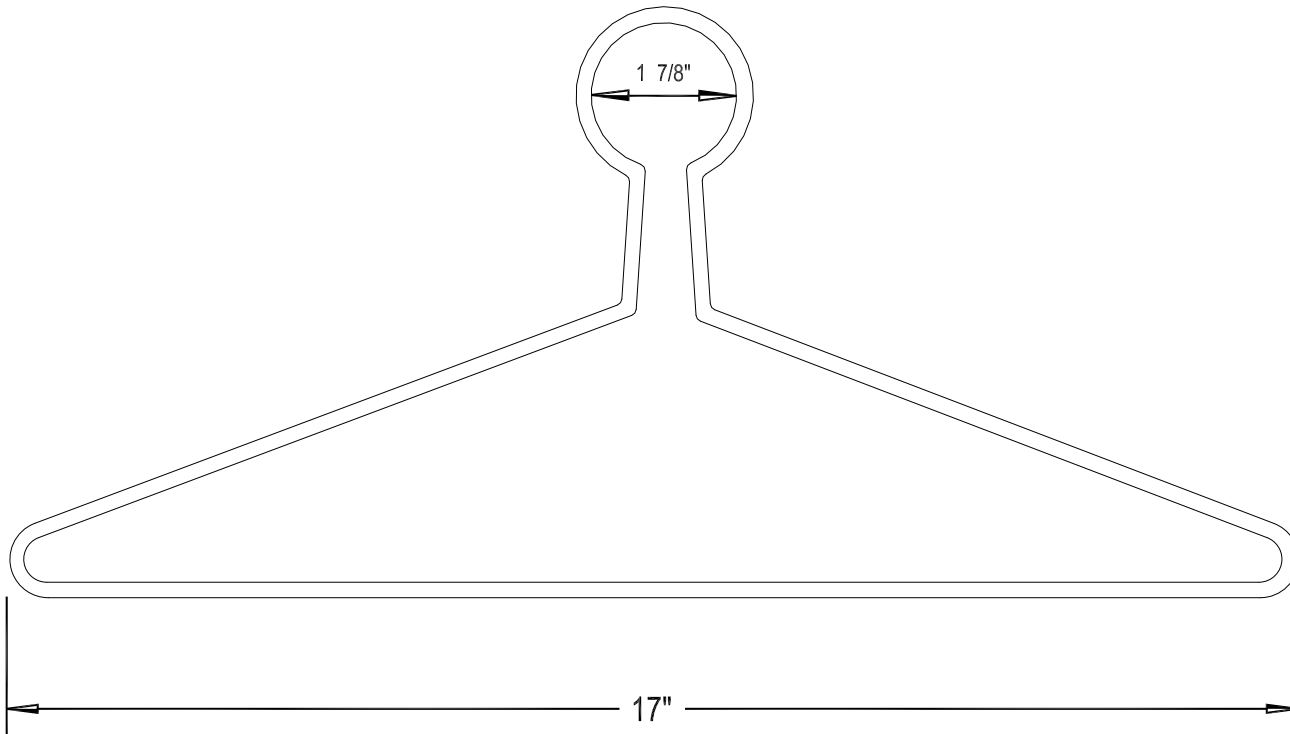

## #17 CLOSED LOOP HANGER

17" Heavily plated hanger of  $\frac{3}{16}$ " wire, shaped to stay securely on a rod, and to take maximum abuse.